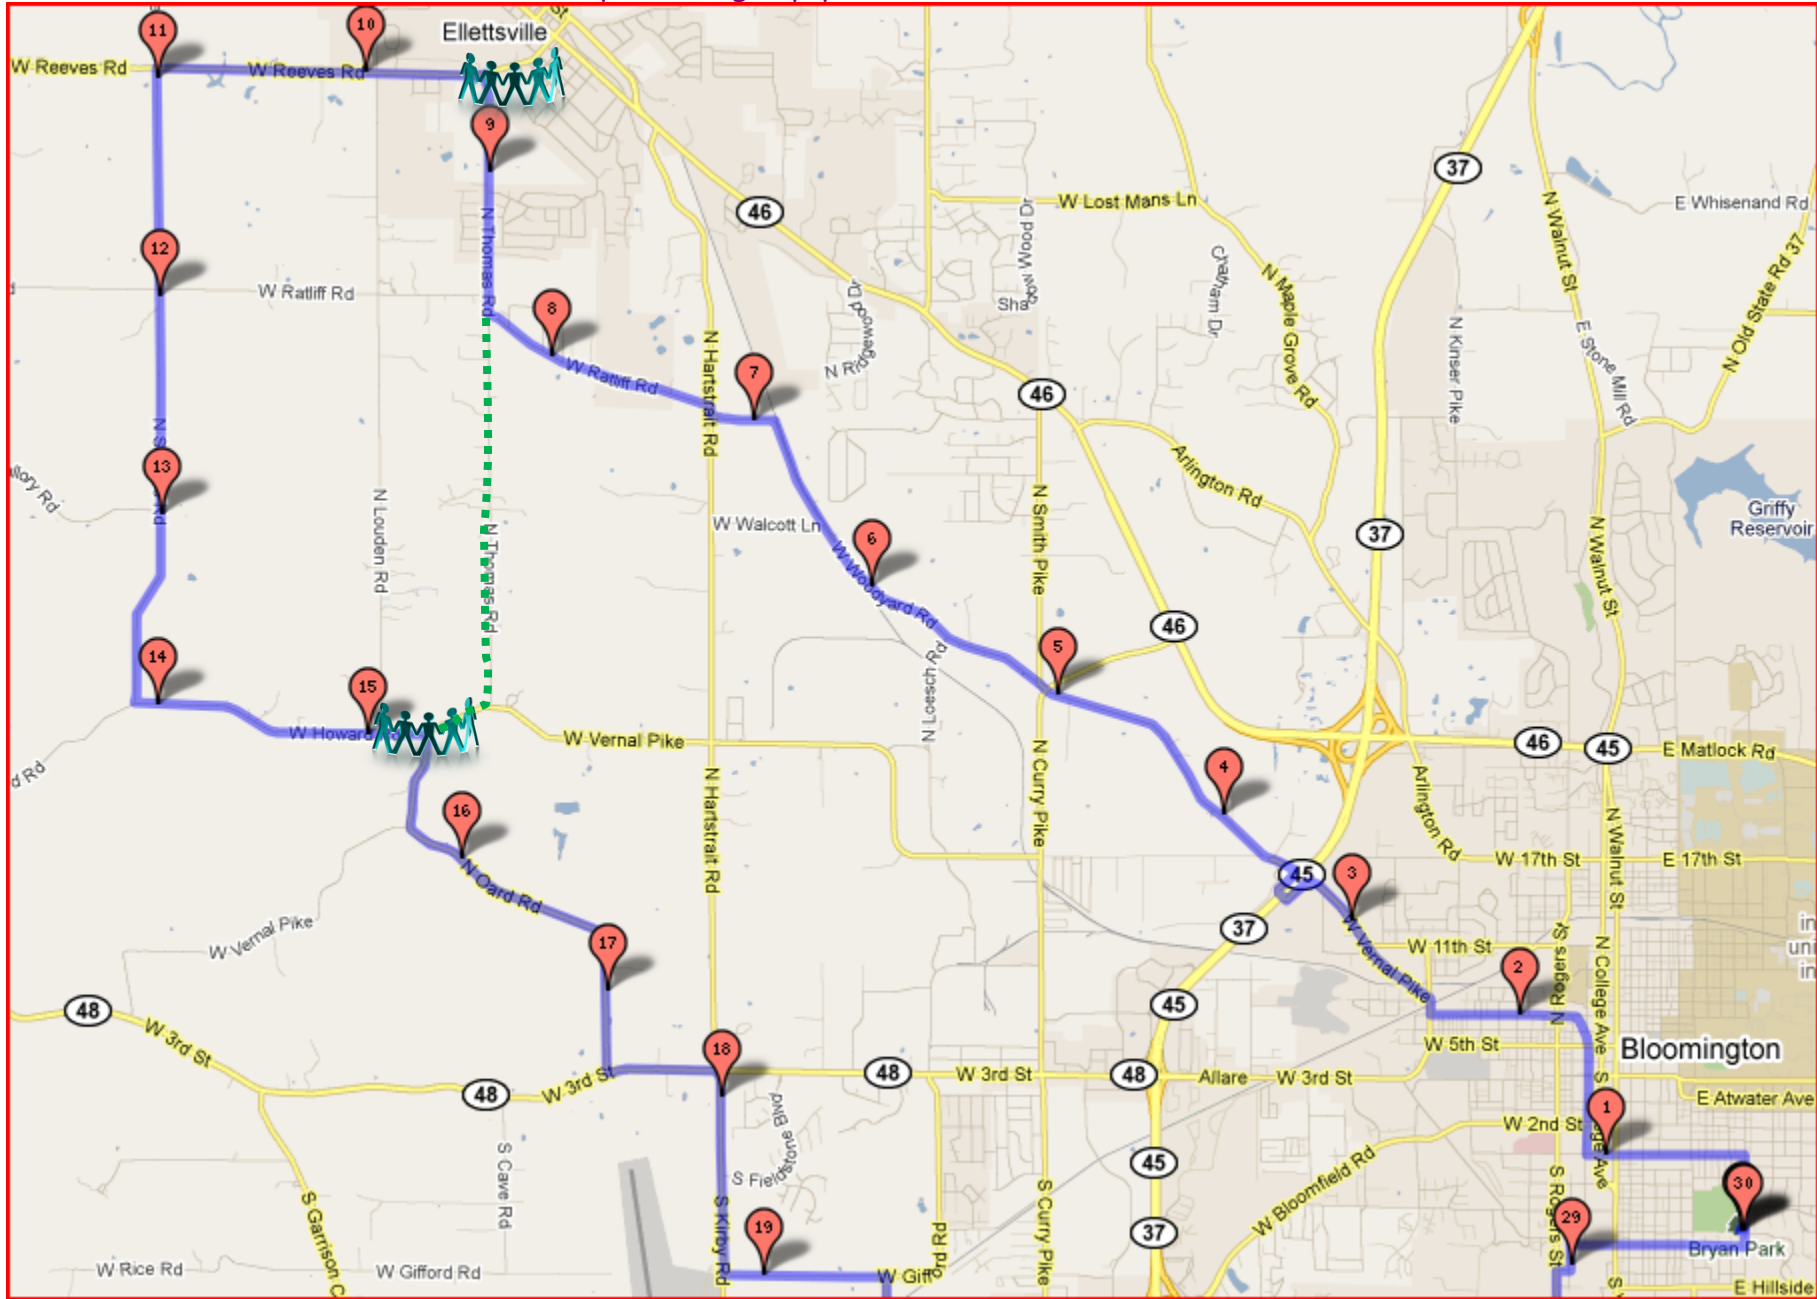

Almost to Ellettsville 25.5-30 miles <http://www.gmap-pedometer.com/?r=4271758>

Alternate Route (25.5 miles): Take Thomas Rd south to Vernal, rejoin at Oard Rd.